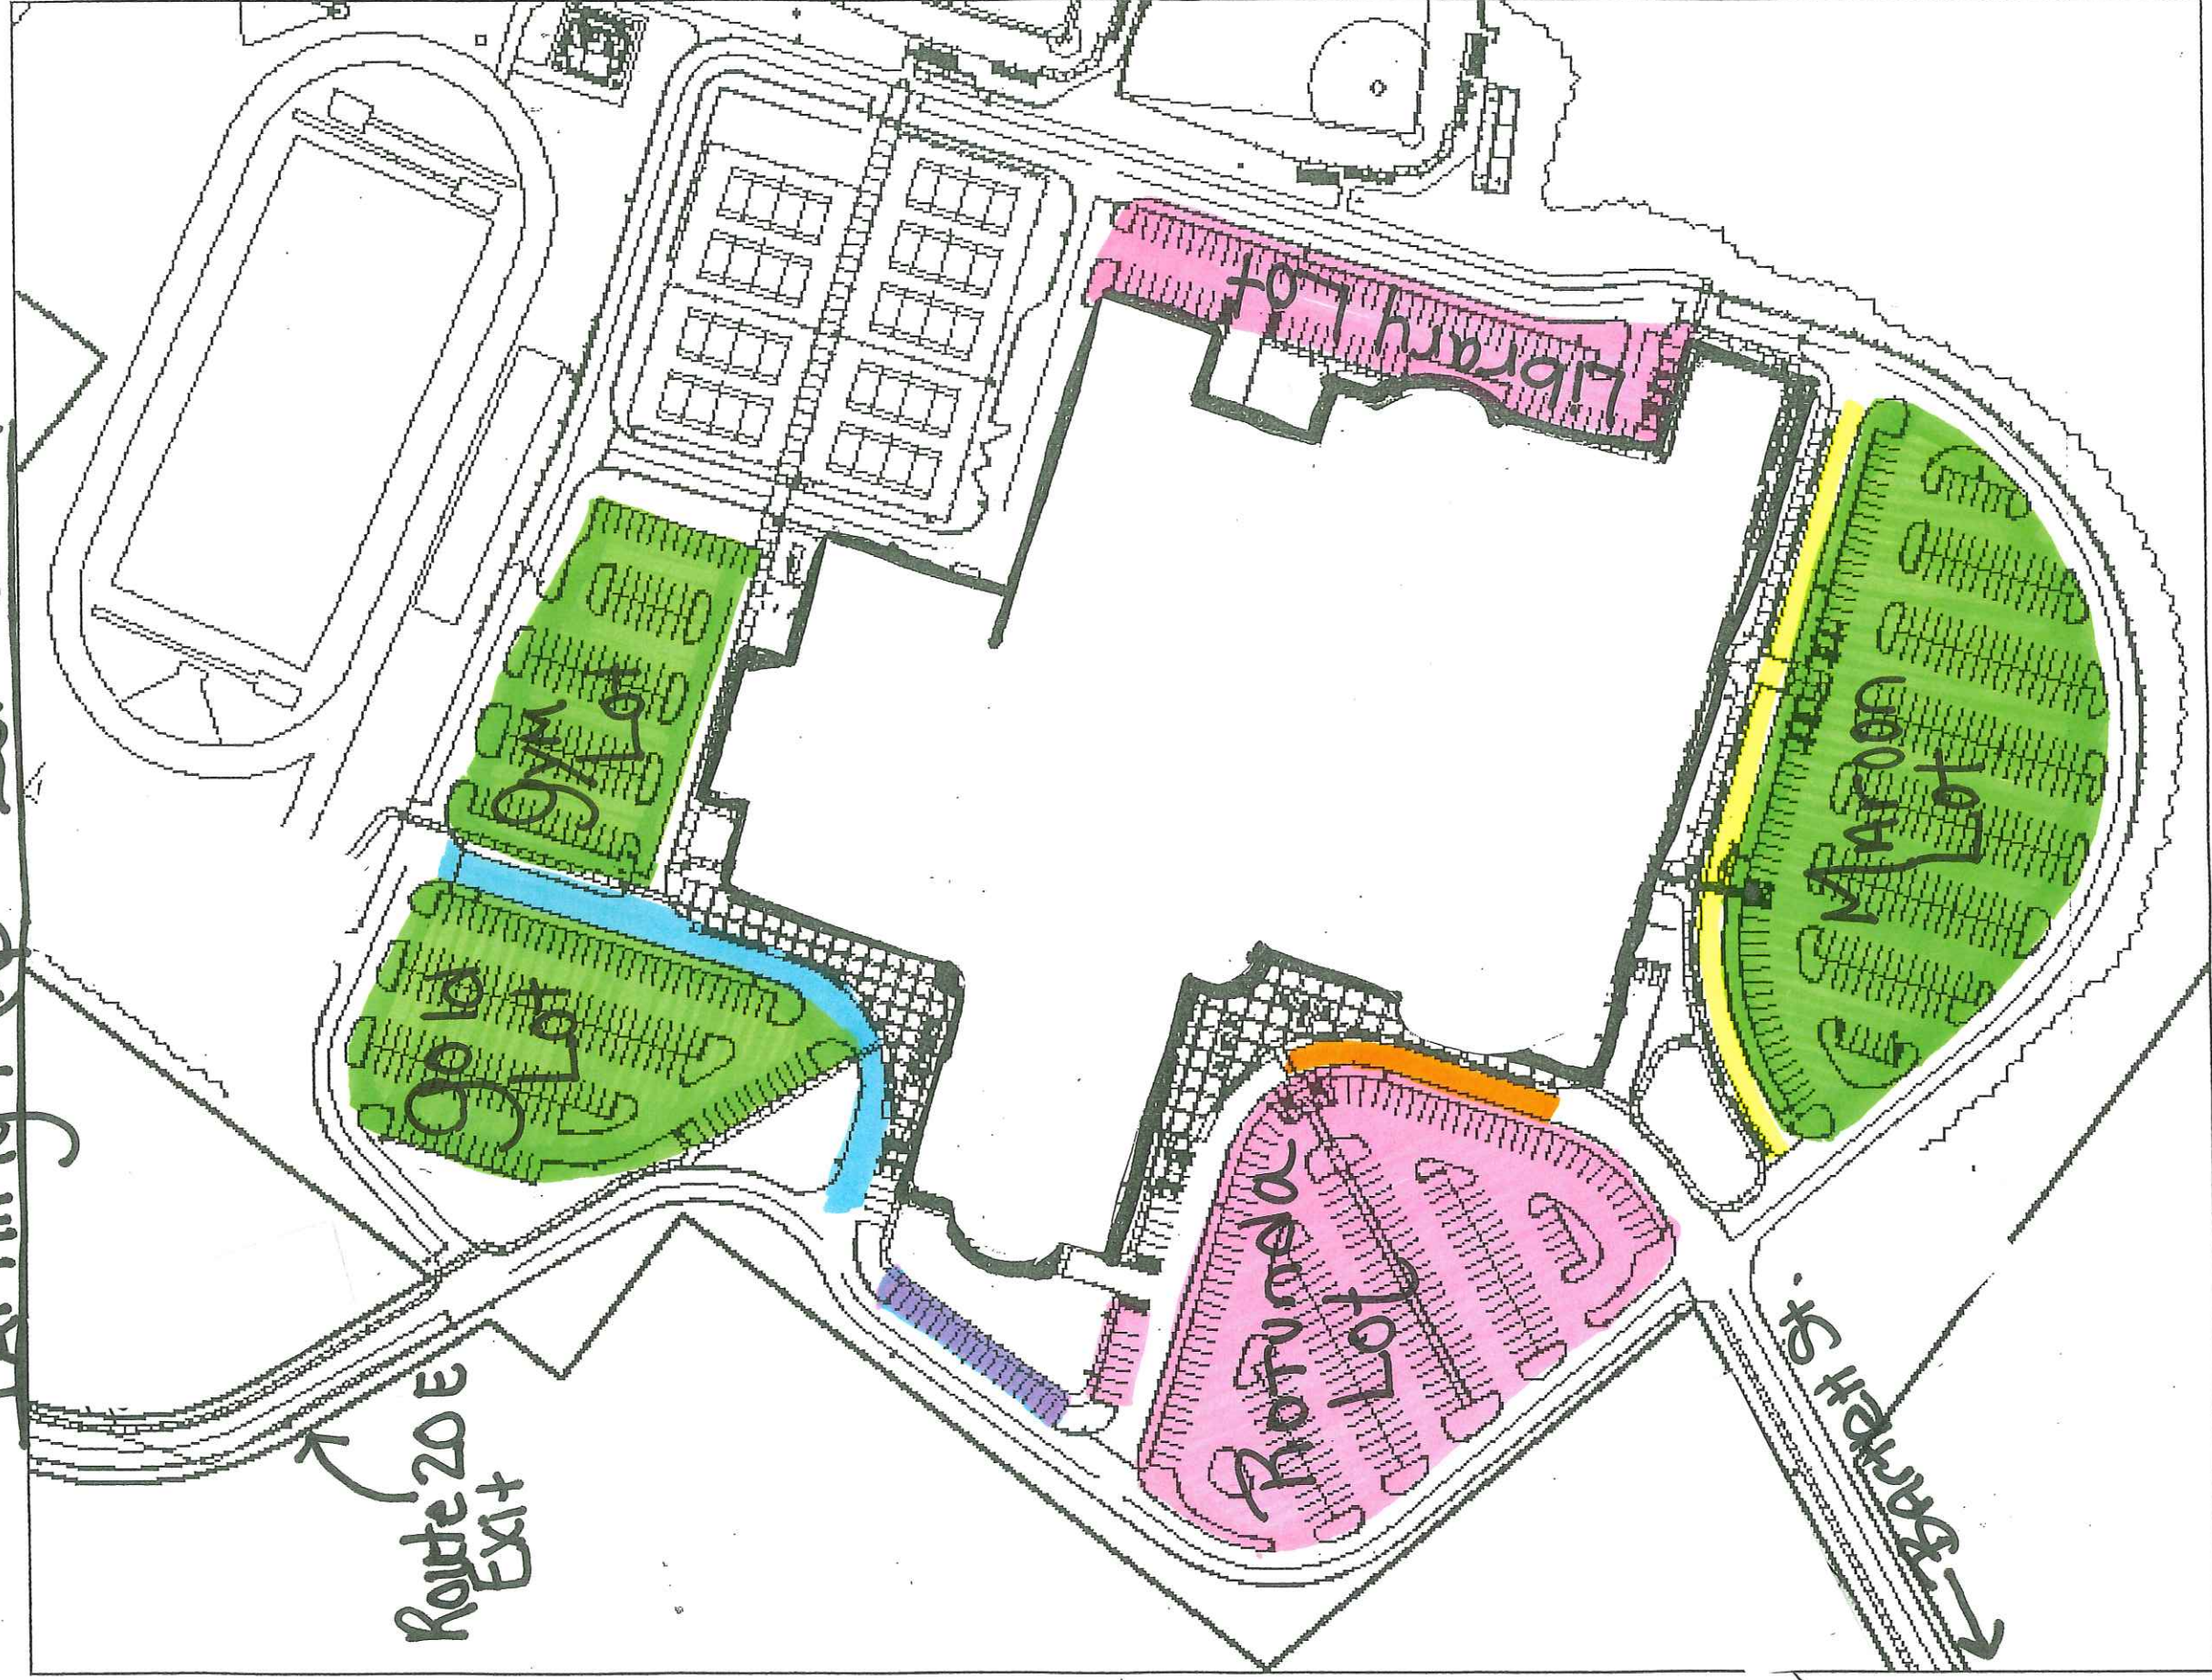

Parking Map 2018-2019

Rotunda Lot & Library Lot – Faculty/Staff Parking Only

Maroon, Gold and Gym Lots – Student Parking

AM Bus Drop off – Maroon Lot school entrance

PM Bus Pickup – Southborough - S4, S5, S6, S8, S9, S10, S13, S14 – Gold Lot

PM Bus Pickup – All Northborough buses & S1, S2, S3, S7, S11, and S12 – Maroon Lot

Late Bus Pickup (Tuesday, Wednesday, Thursday 3:30) – Rotunda Lot (near Café)